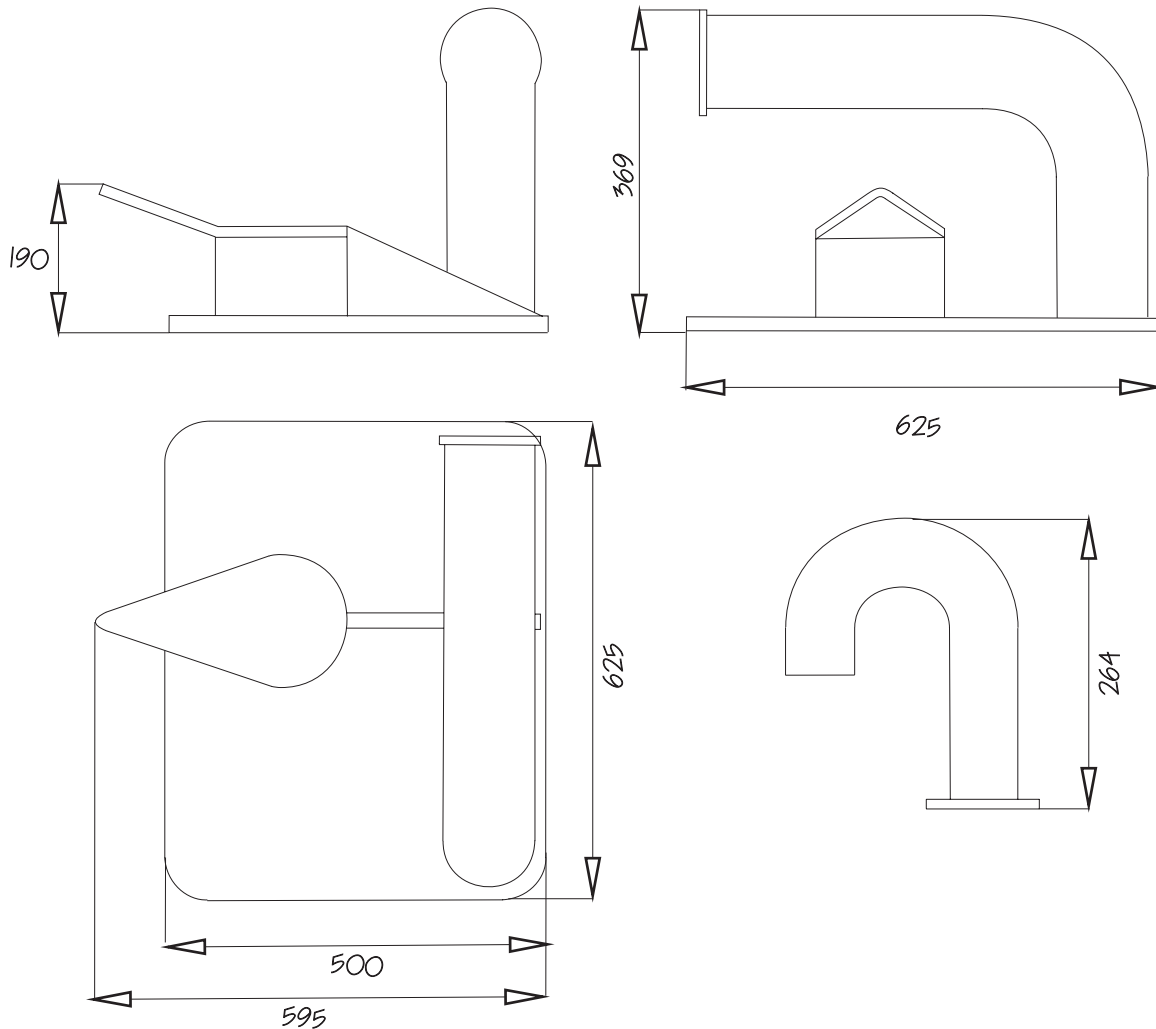

SZ-500 Safety Bitt original

Product Information

Material: S355J2G3

Dimension: 590X625X369 mm

SWL: 250 T

MBL: 500 T

Weight: 112 Kg.

Type Approved Product MBL 500 tonnes and SWL 250 tonnes.